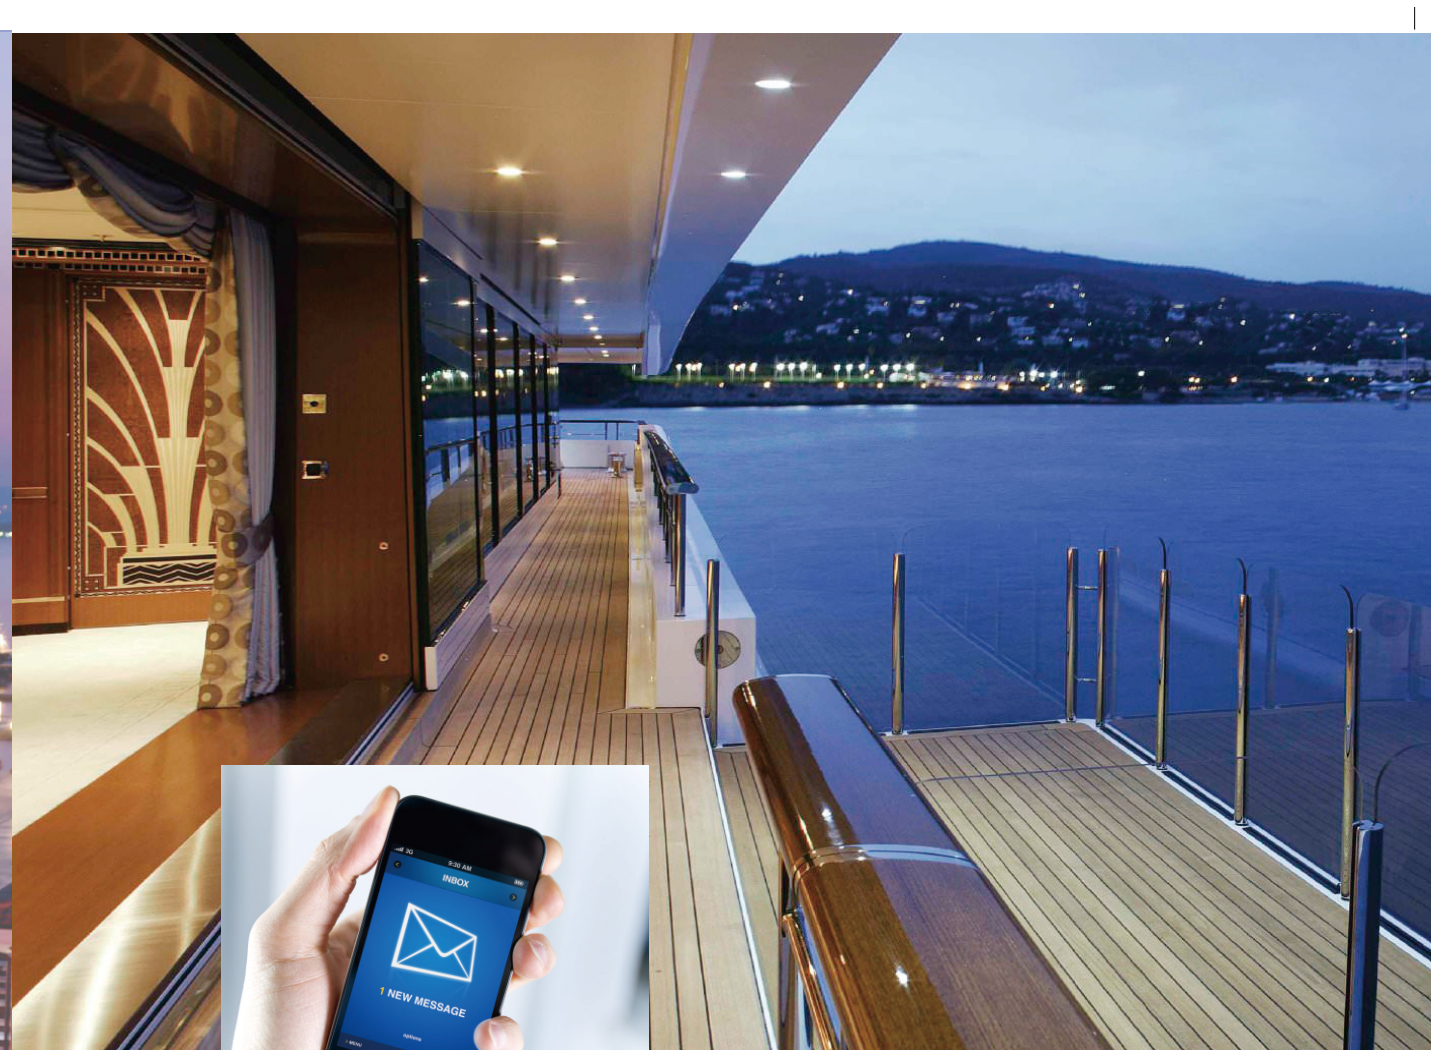

HDL[®] | MARINE

HDL marine automation solutions are designed to effortlessly control a yacht's lighting, blinds, audio, security, air conditioning, and a host of other features via a smart device or wall-mounted HDL panel.

Scenes can also be created and activated with ease. This enables any yacht to be turned into a private theatre, tranquil restaurant, cosy bar, or even an elite nightclub with the simple press of a button.

PIONEERING MARINE AUTOMATION

Before you even step aboard your vessel, you can remotely activate any of the ships systems. From heating and cooling, to background music, HDL ensures that your environment matches your exact requirements.

HDL puts your yacht in your hands, via simple and convenient control.

01 LOUNGE

CONTROL METHODS:

Panel

Smart phone

Pad

Function is the essence of beauty.

Turn your yacht into a multiplatform arena complete with meeting rooms, cinemas, restaurants, and night clubs by simply activating one of the customisable scene modes.