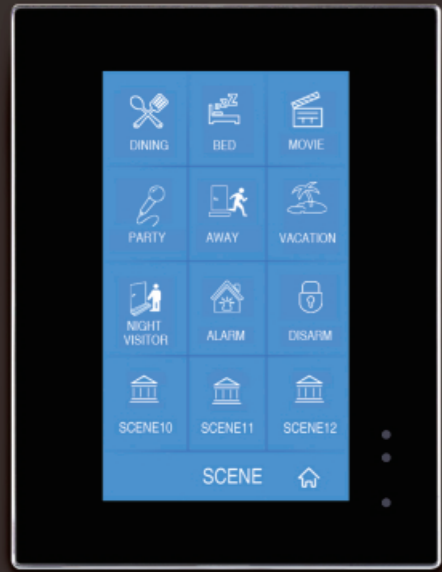

# Complete Control

Total control over your every appliance and electrical system is available through a single Enviro panel. From lighting, curtains, music, scenes, sensors, timers, AC, floor heating, and security solutions you can know exactly what feature or appliance is being used, and instantly take control.

## Multiple Control Targets

- 💡 **Lighting Control:** 6 pages, each page has 9 lights and 2 scenes
- ❄️ **AC Control:** 9 air-conditions
- 🪟 **Curtain Control:** 6 pages
- 🔥 **Floor Heating Control:** 9 floor heating modules
- 🎵 **Music Play:** 8 music players
- 🏛️ **Scenes Control:** 12 scenes
- 🛡️ **Security:** 6 security mode

## Effortless Efficiency

Excessive energy and water usage can be discovered instantly, thanks to real time resource monitoring. This enables energy costs to be reduced, and also the environmental impact of your home to be minimized.

## Specialized Scenes

Choose From Preexisting Scenes Or Create Your Own.

With a scene simply pressing a single button can cause your devices and appliances to work together with each other. If you want to watch a movie, activate the cinema scene and your curtains will close, the lighting dim, the projector activate, and the screen descend.