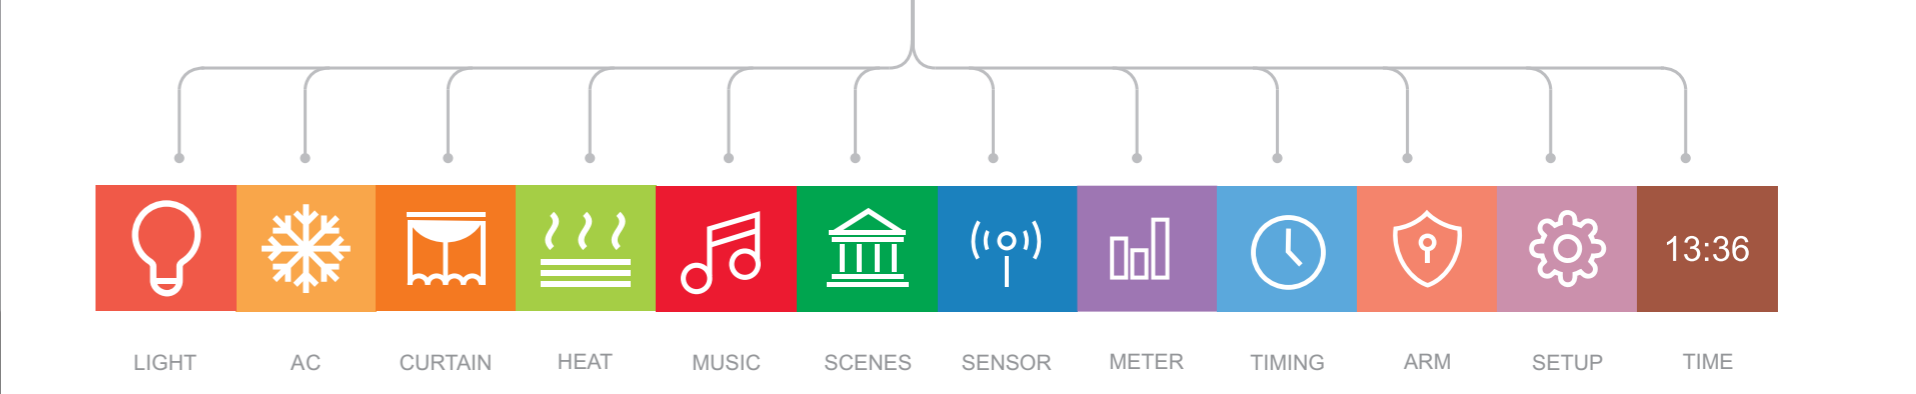

LIGHT AC CURTAIN HEAT MUSIC SCENES SENSOR METER TIMING ARM SETUP TIME

Multiple Control Targets

- 💡 **Lighting Control:** 6 pages, each page has 9 lights and 2 scenes
- ❄️ **AC Control:** 9 air-conditions
- 🪟 **Curtain Control:** 6 pages
- 🔥 **Floor Heating Control:** 9 floor heating modules
- 🎵 **Music Play:** 8 music players
- 🏛️ **Scenes Control:** 12 scenes
- 🛡️ **Security:** 6 security mode